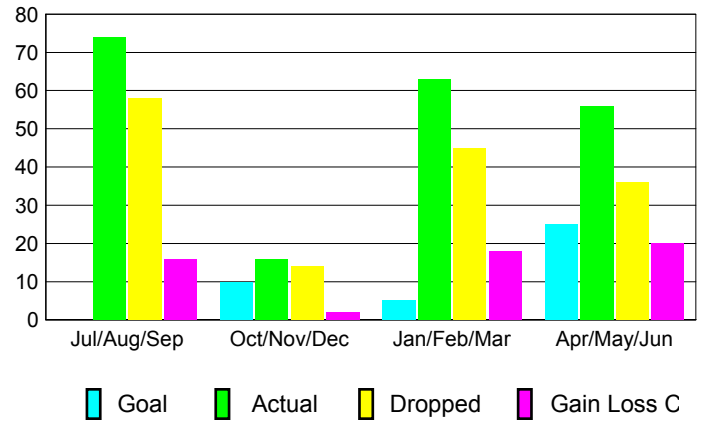

GMT: **Christiane Lafeld**

Location: **AUSTRIA**

GMT CA: **4**

CLUBS

Month	New Club Goal	Actual New Clubs	Actual Dropped Clubs	Gain/Loss of Clubs
2012-2013				
Jul/Aug/Sep	0	0	0	0
Oct/Nov/Dec	0	0	0	0
Jan/Feb/Mar	0	1	0	1
Apr/May/Jun	1	0	0	0
Totals	1	1	0	1

MEMBERSHIP

Month	Net Memb Goal	Actual New Memb	Actual Dropped Memb	Gain/Loss of Memb
2012-2013				
Jul/Aug/Sep	0	74	58	16
Oct/Nov/Dec	10	16	14	2
Jan/Feb/Mar	5	63	45	18
Apr/May/Jun	25	56	36	20
Totals	40	209	153	56

Club Results 2012-2013

Goal, New, Dropped, Gain/Loss

Membership Results 2012-2013

Goal, New, Dropped, Gain/Loss

YTD Status Quo Clubs 2012-2013

Status Quo Clubs Compared to Status Quo Members

Gender Comparison 2012-2013