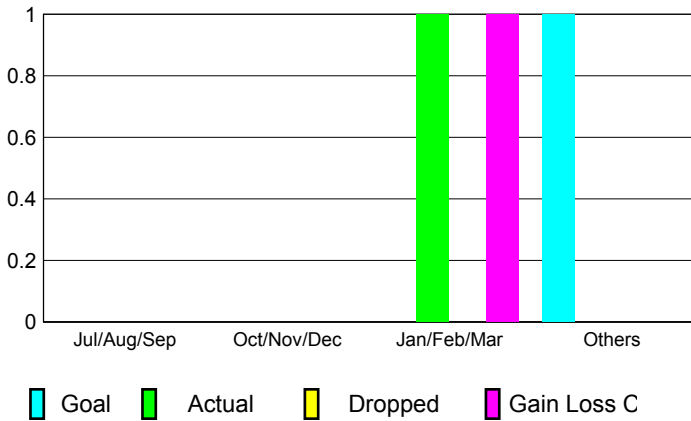

GMT: **Christiane Lafeld**

Location: **AUSTRIA**

GMT CA: **4**

CLUBS

Month	New Club Goal	Actual New Clubs	Actual Dropped Clubs	Gain/Loss of Clubs
2012-2013				
Jul/Aug/Sep	0	0	0	0
Oct/Nov/Dec	0	0	0	0
Jan/Feb/Mar	0	1	0	1
Apr/May/Jun	1	0	0	0
Totals	1	1	0	1

MEMBERSHIP

Month	Net Memb Goal	Actual New Memb	Actual Dropped Memb	Gain/Loss of Memb
2012-2013				
Jul/Aug/Sep	0	74	58	16
Oct/Nov/Dec	10	16	14	2
Jan/Feb/Mar	5	63	45	18
Apr/May/Jun	25	56	36	20
Totals	40	209	153	56

Club Results 2012-2013

Goal, New, Dropped, Gain/Loss

Membership Results 2012-2013

Goal, New, Dropped, Gain/Loss

YTD Status Quo Clubs 2012-2013

Status Quo Clubs Compared to Status Quo Members

Gender Comparison 2012-2013