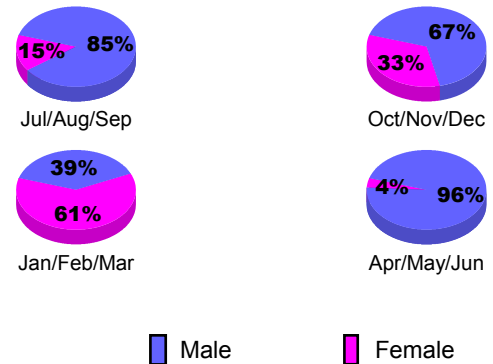

MEMBERSHIP

Month	Net Memb Goal	Actual New Memb	Actual Dropped Memb	Gain/Loss of Memb
2012-2013				
Jul/Aug/Sep	0	74	58	16
Oct/Nov/Dec	10	16	14	2
Jan/Feb/Mar	5	63	45	18
Apr/May/Jun	25	56	36	20
Totals	40	209	153	56

Club Results 2012-2013

Goal, New, Dropped, Gain/Loss

Membership Results 2012-2013

Goal, New, Dropped, Gain/Loss

YTD Status Quo Clubs 2012-2013

Status Quo Clubs Compared to Status Quo Members

Gender Comparison 2012-2013